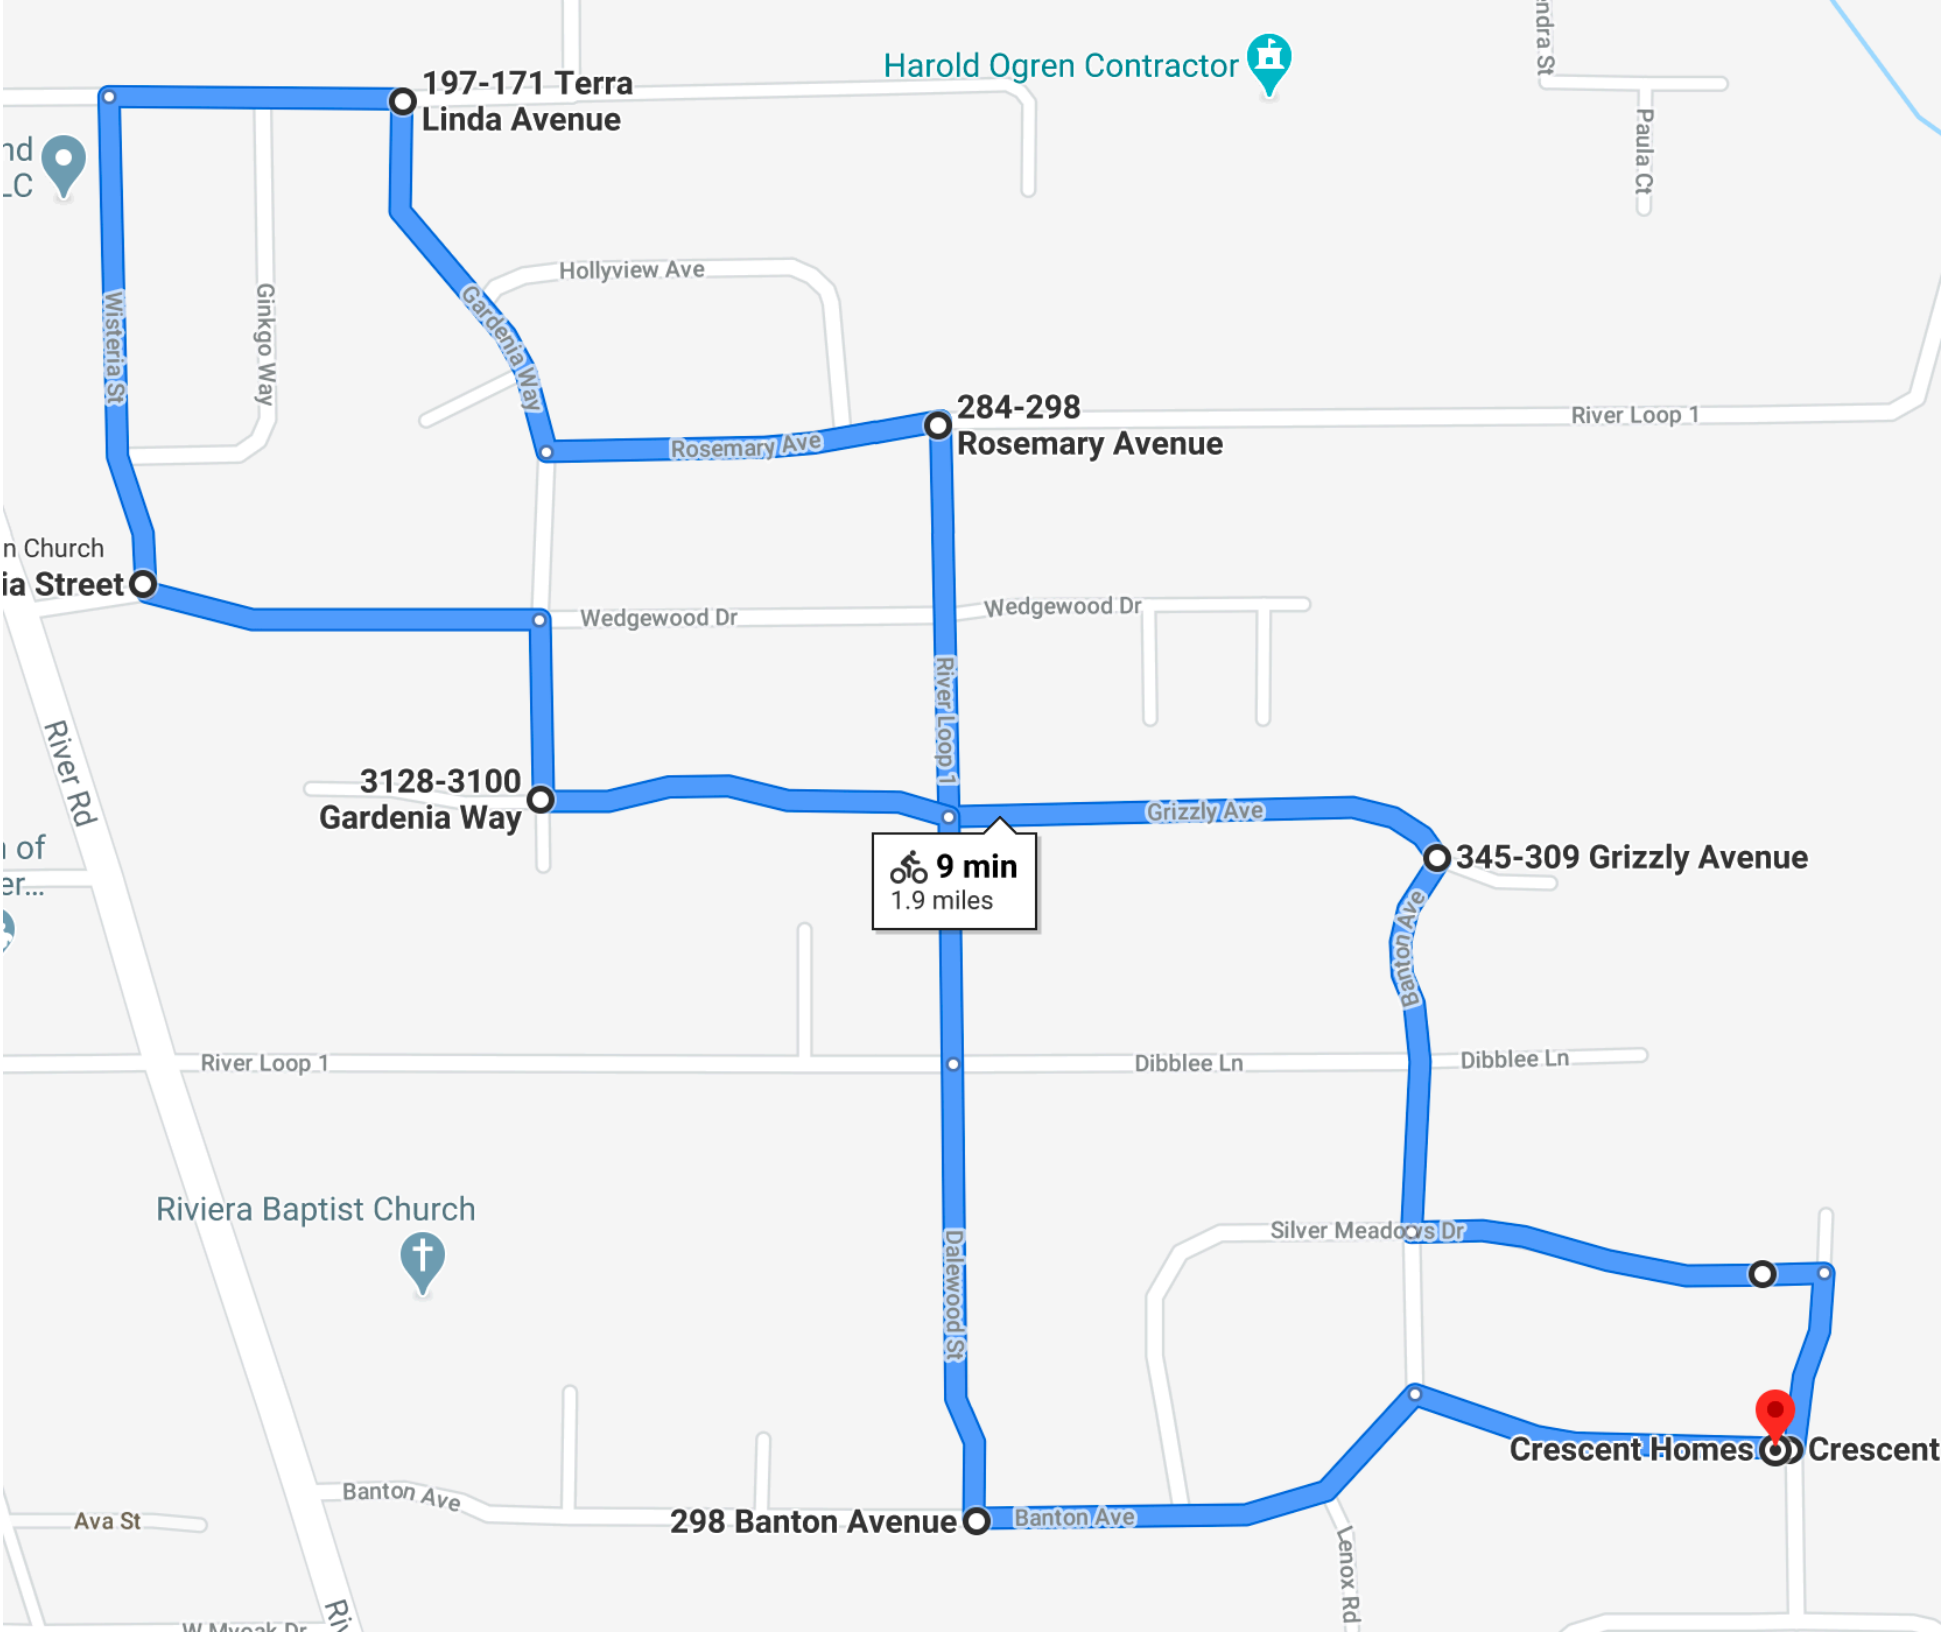

Harold Ogren Contractor

197-171 Terra
Linda Avenue

284-298
Rosemary Avenue

3128-3100
Gardenia Way

345-309 Grizzly Avenue

Crescent Homes
Crescent

🚲 9 min
1.9 miles

East South 2 mile starting at Terra Linda and Wisteria

R onto Terra Linda

R onto Gardenia Way

L onto Rosemary

R onto River Loop 1

L onto Grizzly Ave

R onto Banton Ave

L onto Silver Meadows

R onto Miles

R onto Lazy

L onto Banton

R onto Dalewood

Continue straight onto R Loop 1

L onto Grizzly

R onto Gardenia

L onto Wedgewood

R onto Wisteria

End at Terra Linda (or go back to top to continue loop)